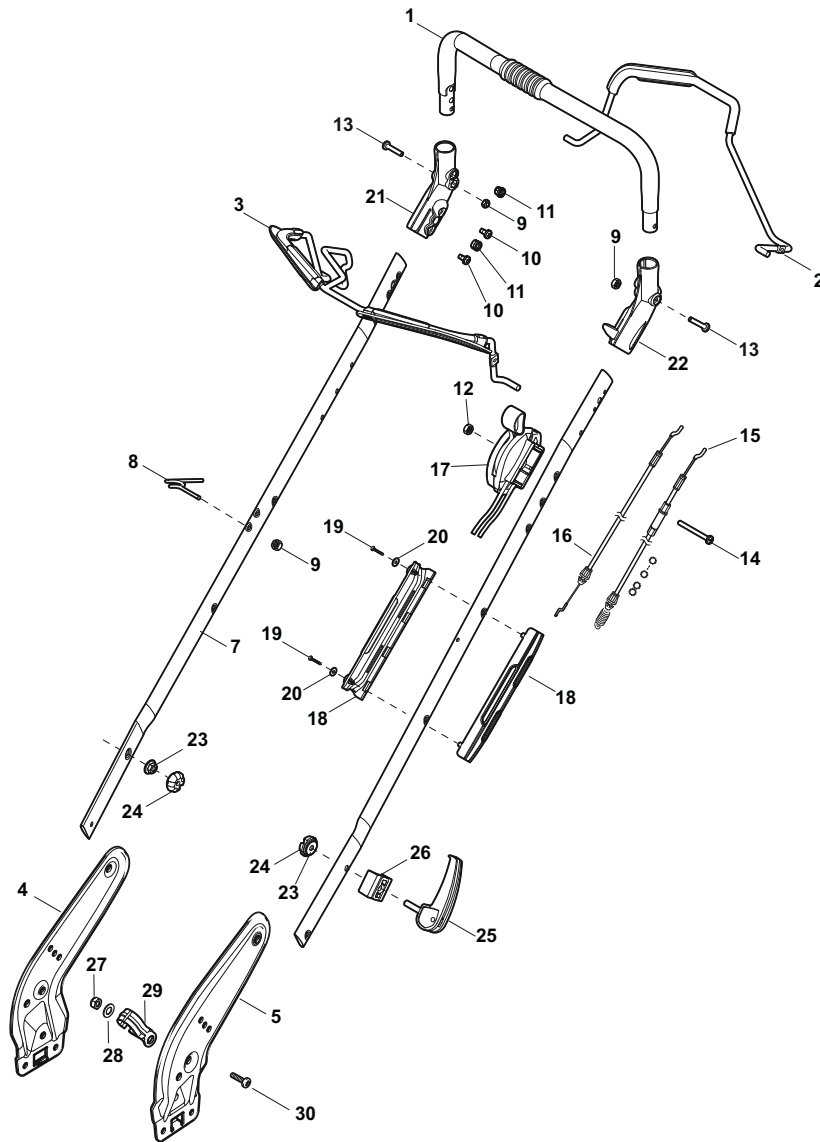

# NTL 484 TR/E 4S - TRQ/E 4S

WBH Petrol Steel Ejection-Guard

Issue 9 - 2015

Fig.	Quantity	Part No	Description	Notes
1	1	322108295/1	Side Ejection Conveyor	
2	1	322600313/0	Ejection Guard	
3	2	112727803/0	Screw	
4	1	322806639/0	Fulcrum Pin	
5	2	112154510/0	Nut	
6	2	118203853/0	Screw	
7	1	122450456/0	Spring	
8	1	122517869/1	Pin	
9	2	112604896/0	Crown Fastener	

Fig.	Quantity	Part No	Description	Notes
1	1	381007043/0	Handle Lower Part	
2	1	381005133/0	Right Bracket	
3	1	381005135/0	Left Bracket	
4	1	112819120/0	Screw	
5	4	122680006/1	Washer	
6	4	322399804/1	Nut	
7	4	112293200/0	Nut	
10	4	112760605/0	Screw	
11	1	125038002/1	Bushing	
12	2	112155000/0	Nut	
13	2	322192156/0	Clip	
14	1	112523040/0	Washer	
15	1	112154510/0	Nut	
16	1	112369500/0	Elastic Washer	

Fig.	Quantity	Part No	Description	Notes
1	1	381006670/2	Handle Tube	
2	1	381003349/0	Lever, Driving	
3	1	381003472/0	Lever, Engine Brake	Black
3	1	381003344/0	Lever, Engine Brake	Red
4	1	381005149/0	Right Bracket	Black
4	1	381005185/0	Right Bracket	Stiga Grey
5	1	381005151/0	Left Bracket	Black
5	1	381005187/0	Left Bracket	Stiga Grey
7	2	381006773/1	Handle Black	
7	2	381006774/1	Handle Grey	
8	1	122430309/0	Spring	
9	2	112154330/0	Nut	
10	4	112735662/1	Screw	
11	4	322041967/1	Bushing	
12	3	112154510/0	Nut	
13	2	112728721/0	Screw	
14	1	112727786/0	Screw	
15	1	381030093/1	Cable Rear Drive	
16	1	181030073/0	Cable, Thread Engine Brake	
17	1	181005516/0	Throttle Cable	for B&S Engine
17	1	181005514/0	Throttle Cable	for Honda and GGP Engine
17	1	181005515/0	Throttle Cable	for Honda Autochoke Engine
18	1	322806644/0	Protection	
19	2	112727812/0	Screw	
20	2	112523000/1	Washer	
21	1	322488301/0	Joint Sleeve Grey Right	
22	1	322488303/0	Joining Sleeve Grey Left	
23	2	112154220/0	Nut	
24	2	322399835/0	Knob	
25	2	381003253/0	Handle	
26	2	322680017/0	Washer	
27	1	112155000/0	Nut	
28	1	125038002/1	Bushing	
29	1	322192156/0	Clip	
30	1	112760605/0	Screw	