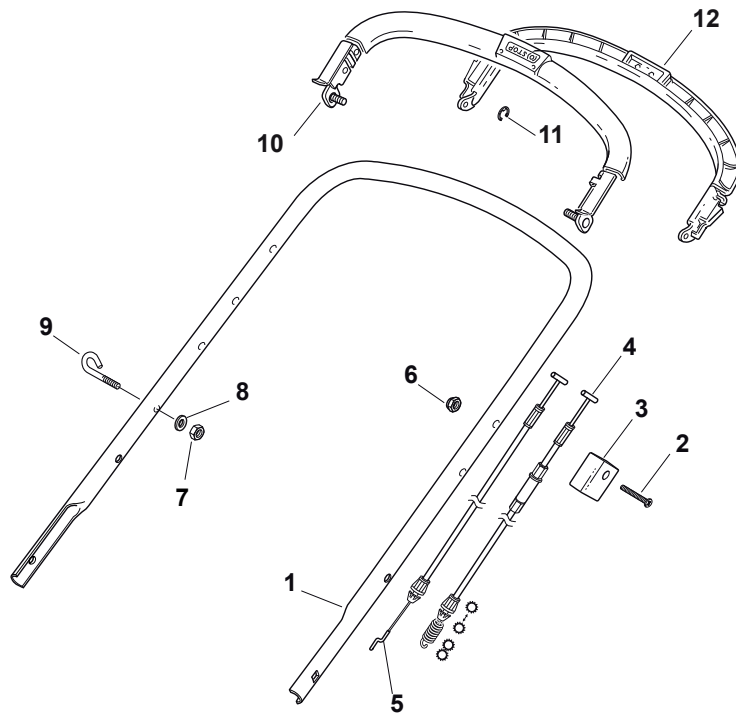

NTL 484 TR/E 4S - TRQ/E 4S

WBH Petrol Steel Handle, Upper Part

Issue 9 - 2015

Fig.	Quantity	Part No	Description	Notes
4	1	381030055/0	Cable Rear Drive	
1	1	381006803/0	Handle, Upper Part	Black
1	1	381006805/0	Upper Handle Grey	Grey
2	1	112727787/0	Screw	
3	1	322551640/0	Plate	
5	1	181030056/0	Cable, Thread Engine Brake	Honda / B&S / GGP Engine
5	1	181030057/0	Cable, Thread Engine Brake	SV40 / RV 40 / V35 Engine
6	1	112154510/0	Nut	
7	1	112154510/0	Nut	
8	1	112521330/0	Washer	
9	1	122430313/0	Guide Spring	
10	1	381003330/0	Lever, Engine Brake	
11	1	381003297/1	Driving Lever	
12	1	112000930/0	Benzing Ring