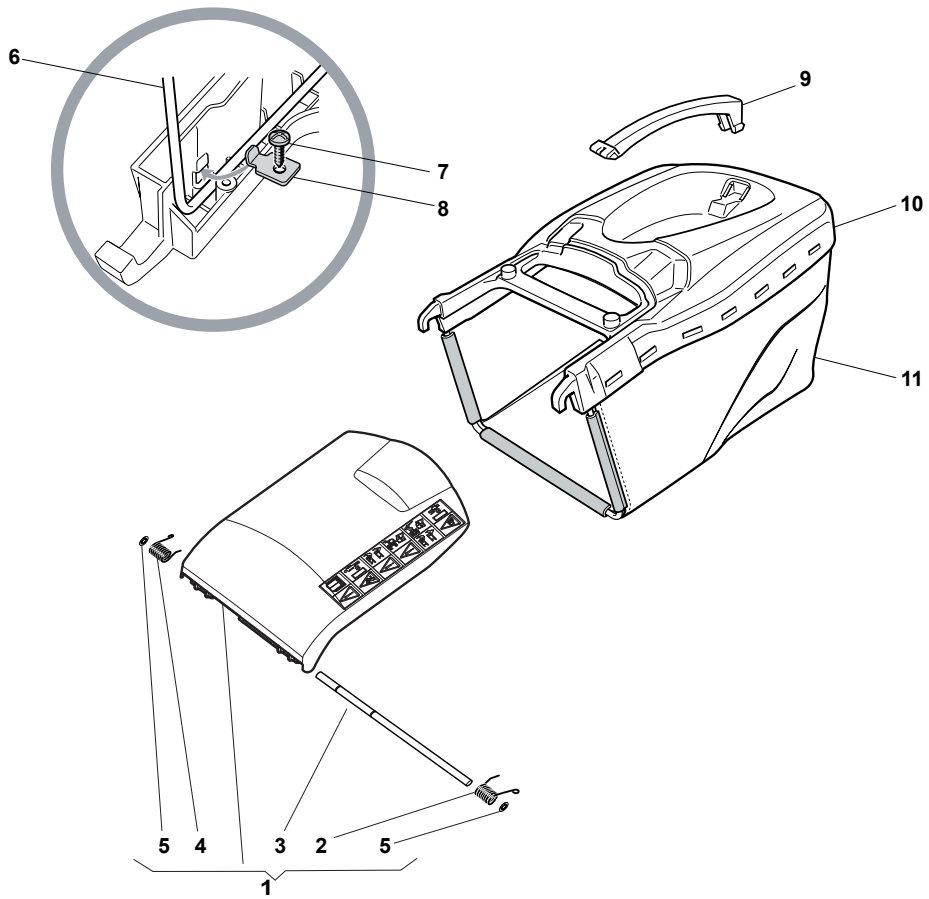

NTL 484 TR/E 4S - TRQ/E 4S

WBH Petrol Steel Grass-Catcher

Issue 9 - 2015

Fig.	Quantity	Part No	Description	Notes
1	1	381008129/0	Stone Guard, Yellow	Yellow
1	1	381008128/0	Stone Guard, Black	Black
2	1	122450466/0	Left Spring	
3	1	122517882/0	Pin	
4	1	122450465/0	Right Spring	
5	2	112604899/0	Crown Fastener	
6	1	122608505/0	Stiffening	
7	2	112728680/0	Screw	
8	2	322545159/0	Plate	
9	1	322393657/0	Handle	Black
9	1	322393721/0	Handle	Grey
10	1	381486009/0	Grass-Box, Upper	Black
10	1	381486031/0	Grass-Box, Upper	Grey
11	1	181002345/0	Box, Fabric