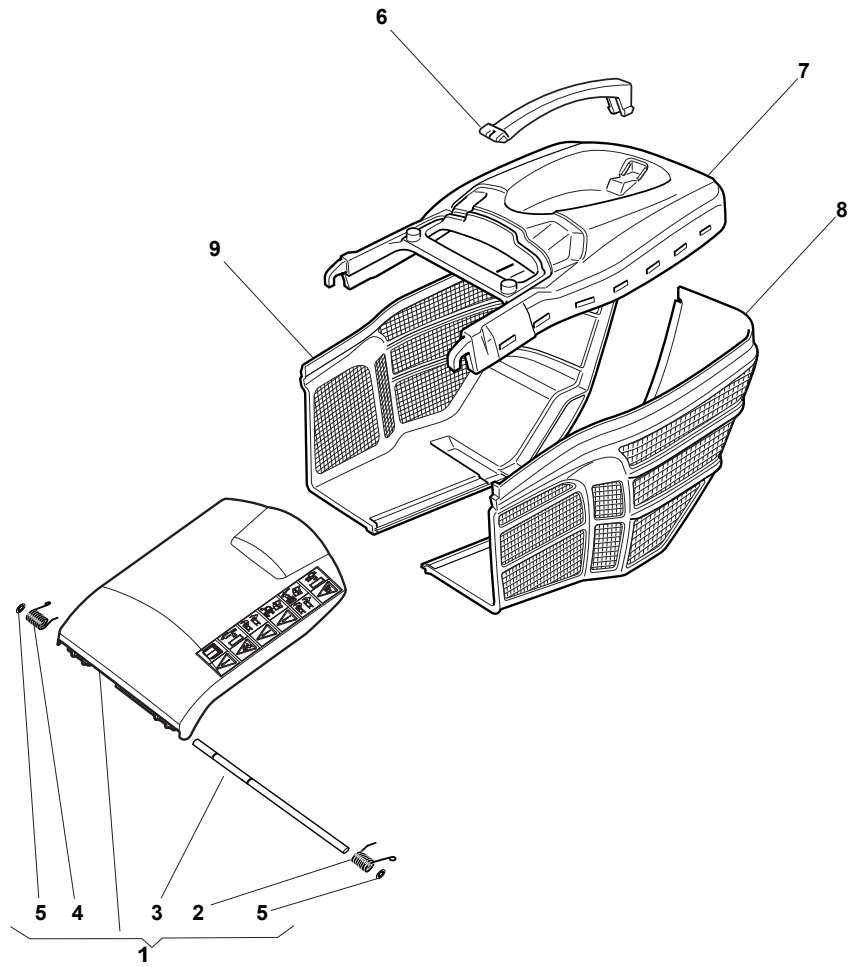

NTL 484 TR/E 4S - TRQ/E 4S

WBH Petrol Steel Grass-Catcher

Issue 9 - 2015

Fig.	Quantity	Part No	Description	Notes
1	1	381008129/0	Stone Guard, Yellow	Yellow
1	1	381008128/0	Stone Guard, Black	Black
2	1	122450466/0	Left Spring	
3	1	122517882/0	Pin	
4	1	122450465/0	Right Spring	
5	2	112604899/0	Crown Fastener	
6	1	322393657/0	Handle	Black
6	1	322393721/0	Handle	Grey
7	1	381486009/0	Grass-Box, Upper	Black
7	1	381486031/0	Grass-Box, Upper	Grey
8	1	322486306/0	Grass-Box, L Lower	Black
9	1	322486305/0	Grass-Box, R Lower	Black