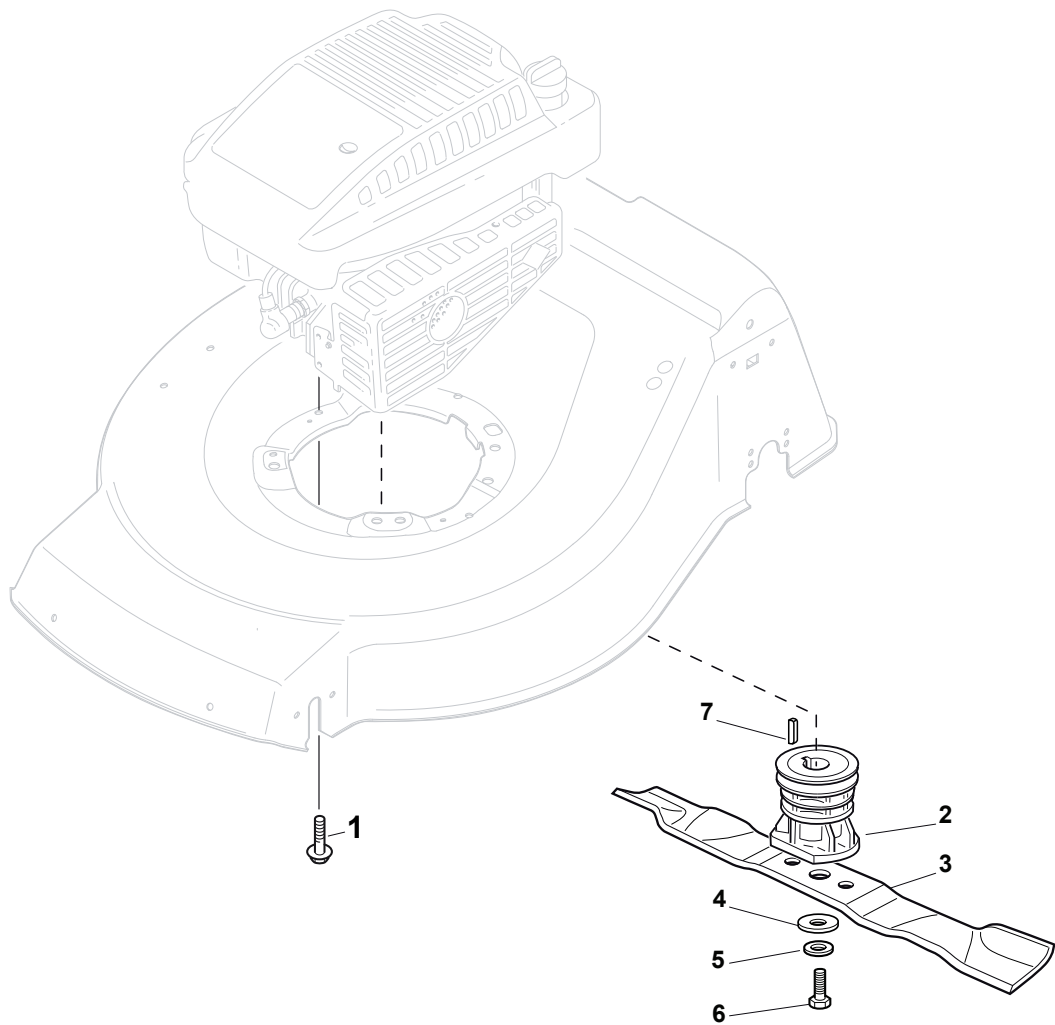

WBH Petrol Steel Blade

Issue 9 - 2015

Fig.	Quantity	Part No	Description	Notes
1	3	112735108/1	Screw	
2	1	122465607/3	Hub With Pulley, Crankshaft Ø 22.2	for B&S and GGP Engines
2	1	122465608/2	Hub With Pulley, Crankshaft Ø 25	for HONDA Engines
3	1	181004458/0	Mulching Blade	
4	1	122160400/0	Elastic Disc	
5	1	112523080/0	Washer	
6	1	112735698/0	Screw	
7	1	112139100/0	Feather, Crankshaft Ø 22,2	for B&S and GGP Engines
7	1	112139150/0	Feather, Crankshaft Ø 25	for HONDA Engines