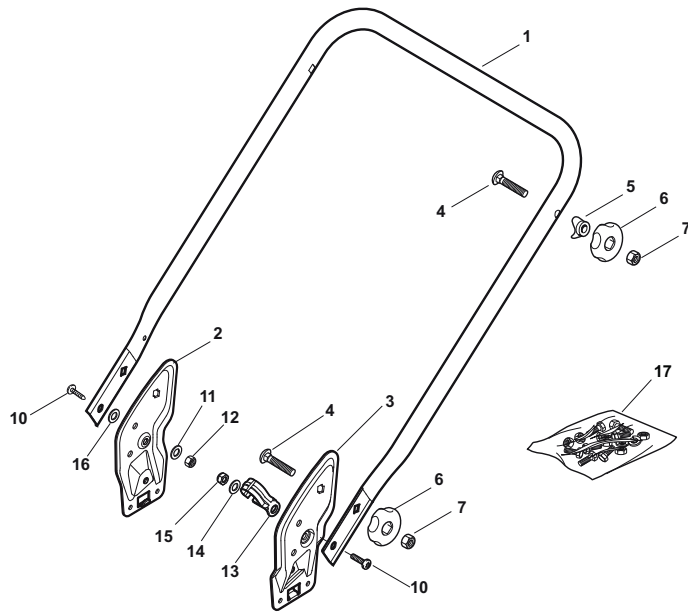

# NTL 484 TR/E 4S - TRQ/E 4S

WBH Petrol Steel Ejection-Guard

Issue 9 - 2015

Fig.	Quantity	Part No	Description	Notes
1	1	322108295/1	Side Ejection Conveyor	
2	1	322600313/0	Ejection Guard	
3	2	112727803/0	Screw	
4	1	322806639/0	Fulcrum Pin	
5	2	112154510/0	Nut	
6	2	118203853/0	Screw	
7	1	122450456/0	Spring	
8	1	122517869/1	Pin	
9	2	112604896/0	Crown Fastener	

Fig.	Quantity	Part No	Description	Notes
1	1	322500102/0	Front Combi	
2	2	112523000/1	Washer	
3	2	112728124/0	Screw	
5	1	322226143/0	Mask, Red	
5	1	322226144/0	Mask, Yellow	with Stiga Logo
5	1	322226151/0	Mask, Black	with Stiga Logo
5	1	322226153/0	Mask, Black	
5	1	322226155/0	Mask, Yellow	
6	2	112727799/0	Screw	
7	1	322393638/0	Handlegrip Black	
7	1	322393639/0	Handle, Grey	
7	1	322393640/0	Handle, Yellow	
8	2	112154510/0	Nut	
9	2	112728697/0	Screw	
10	1	322820082/0	Cap	
11	1	322820083/0	Cap	
12	1	322226167/0	Front Plate	
13	1	322226165/0	Mask, Black	
14	2	112728300/0	Screw	
15	1	322226157/0	Mask, Black	
16	1	322393642/0	Bumper Handle	
17	2	112727799/0	Screw	
18	2	112154510/0	Nut	

Fig.	Quantity	Part No	Description	Notes
1	1	381006719/0	Handle Lower Part	Black
1	1	381006720/0	Handle Lower Part	Grey
1	1	381007539/0	Handle, Lower Part Yellow	Yellow
2	1	381005149/0	Right Bracket	Black
2	1	381005185/0	Right Bracket	Stiga Grey
3	1	381005151/0	Left Bracket	Black
3	1	381005187/0	Left Bracket	Stiga Grey
4	4	381003253/0	Handle	
5	4	322680016/0	Washer	
6	4	122131750/0	Nut	
7	4	322399835/0	Knob	
10	2	112760605/0	Screw	
11	2	125038002/1	Bushing	
12	2	112155000/0	Nut	
13	1	322192156/0	Clip	
14	2	381103350/0	Handle	

Fig.	Quantity	Part No	Description	Notes
1	1	381007043/0	Handle Lower Part	
2	1	381005133/0	Right Bracket	
3	1	381005135/0	Left Bracket	
4	1	112819120/0	Screw	
5	4	122680006/1	Washer	
6	4	322399804/1	Nut	
7	4	112293200/0	Nut	
10	4	112760605/0	Screw	
11	1	125038002/1	Bushing	
12	2	112155000/0	Nut	
13	2	322192156/0	Clip	
14	1	112523040/0	Washer	
15	1	112154510/0	Nut	
16	1	112369500/0	Elastic Washer	