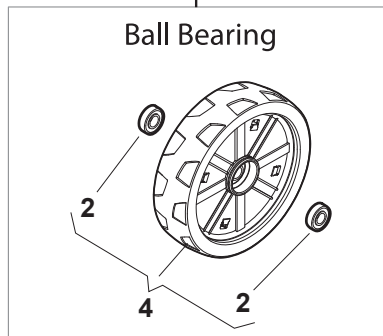

DELTA Wheel (Pierced) - Ø 200

DELTA Wheel - Ø 200

NTL 484 TR/E 4S - TRQ/E 4S

WBH Petrol Steel   Wheels and Hub Caps

Issue 9 - 2015

Fig.	Quantity	Part No	Description	Notes
1	2	381007477/0	Wheel	
2	8	119216035/0	Bearing	
3	2	322110640/0	Hub Cap Grey	
4	2	381007483/1	Wheel