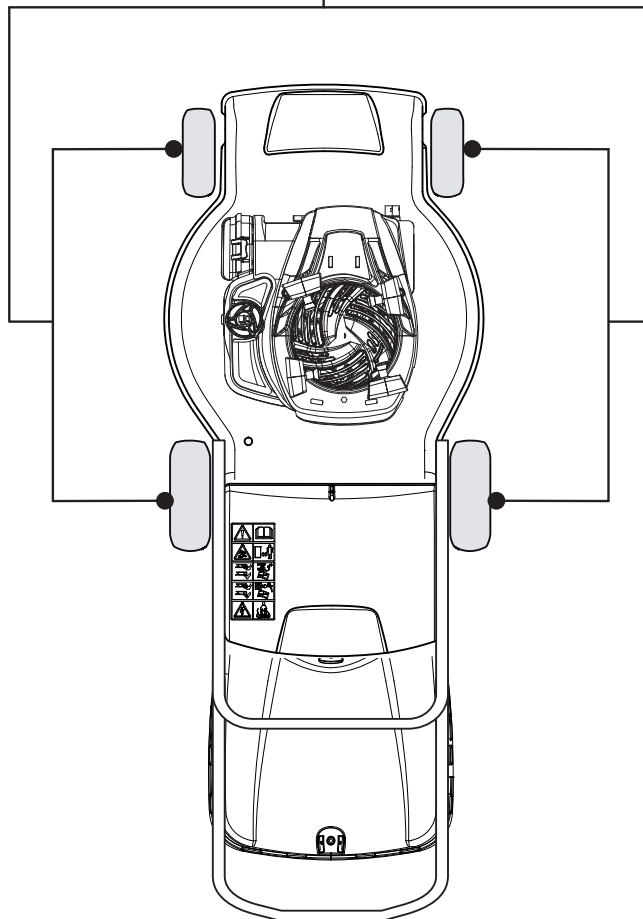

# NTL 484 TR/E 4S - TRQ/E 4S

WBH Petrol Steel Ejection-Guard

Issue 9 - 2015

Fig.	Quantity	Part No	Description	Notes
1	1	322108295/1	Side Ejection Conveyor	
2	1	322600313/0	Ejection Guard	
3	2	112727803/0	Screw	
4	1	322806639/0	Fulcrum Pin	
5	2	112154510/0	Nut	
6	2	118203853/0	Screw	
7	1	122450456/0	Spring	
8	1	122517869/1	Pin	
9	2	112604896/0	Crown Fastener	

# NTL 484 TR/E 4S - TRQ/E 4S

WBH Petrol Steel    Wheels and Hub Caps

Issue 9 - 2015

Fig.	Quantity	Part No	Description	Notes
1	2	381007477/0	Wheel	
2	8	119216035/0	Bearing	
3	2	322110640/0	Hub Cap Grey	
4	2	381007483/1	Wheel	