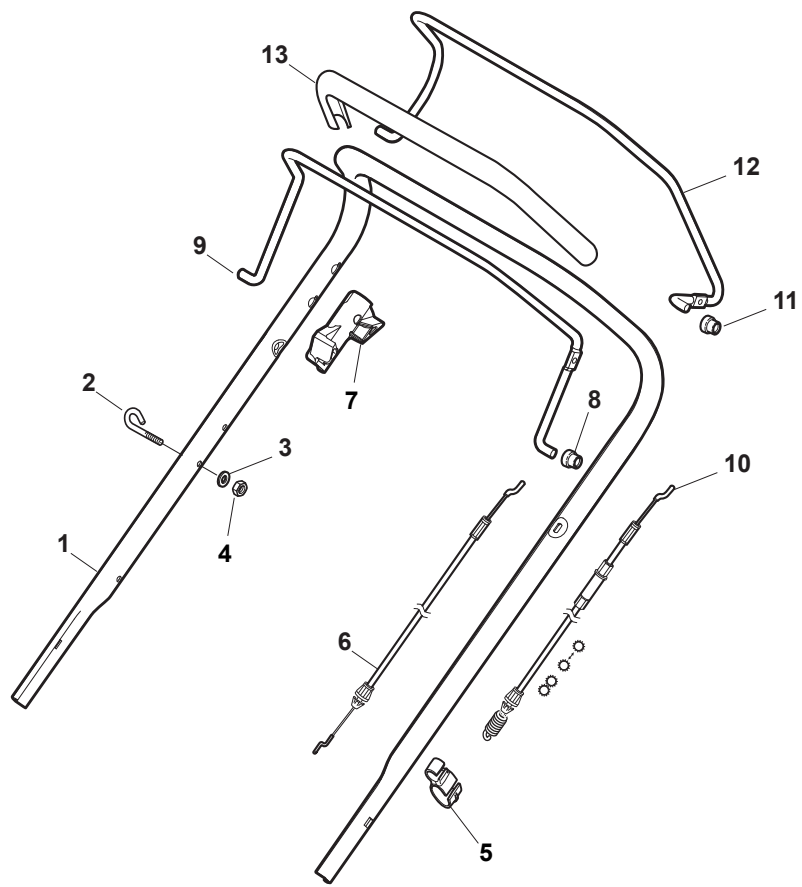

# NTL 484 TR/E 4S - TRQ/E 4S

WBH Petrol Steel Handle, Upper Part

Issue 9 - 2015

Fig.	Quantity	Part No	Description	Notes
4	1	381030055/0	Cable Rear Drive	
1	1	381006803/0	Handle, Upper Part	Black
1	1	381006805/0	Upper Handle Grey	Grey
2	1	112727787/0	Screw	
3	1	322551640/0	Plate	
5	1	181030056/0	Cable, Thread Engine Brake	Honda / B&S / GGP Engine
5	1	181030057/0	Cable, Thread Engine Brake	SV40 / RV 40 / V35 Engine
6	1	112154510/0	Nut	
7	1	112154510/0	Nut	
8	1	112521330/0	Washer	
9	1	122430313/0	Guide Spring	
10	1	381003330/0	Lever, Engine Brake	
11	1	381003297/1	Driving Lever	
12	1	112000930/0	Benzing Ring	

Fig.	Quantity	Part No	Description	Notes
1	1	381006838/0	Handle, Upper Part Black	for Delta Dashboard - Fix RPM - Throttle
1	1	381007522/0	Handle, Upper Part Black	for TD-CA Dashboard
1	1	381007525/0	Handle, Upper Part Grey	for TD-CA Dashboard
1	1	381007540/0	Handle, Upper Part Yellow	for Delta Dashboard - Fix RPM - Throttle
2	1	122430313/0	Guide Spring	
3	1	112521330/0	Washer	
4	1	112154510/0	Nut	
5	1	118390020/0	Conduit Clip Caproeurope	
6	1	181030053/0	Cable, Thread Engine Brake	GGP Engine / B&S 450-500-550-575-625-675-750 Series
6	1	181030054/0	Cable, Thread Engine Brake	SV40 / RV 40 / V35 Engine
6	1	181030056/0	Cable, Thread Engine Brake	B&S 450-500-550-575-625E Series
6	1	181030070/0	Cable, Thread Engine Brake	Honda Engine
7	1	322545204/0	Fulcrum Pin	
8	1	122041966/0	Bushing	
9	1	181003300/1	Lever, Engine Brake Black	
10	1	381030092/1	Cable Rear Drive	
11	1	122041966/0	Bushing	
12	1	181003301/0	Drive Control Lever	
13	1	122291050/0	Handgrip Black	