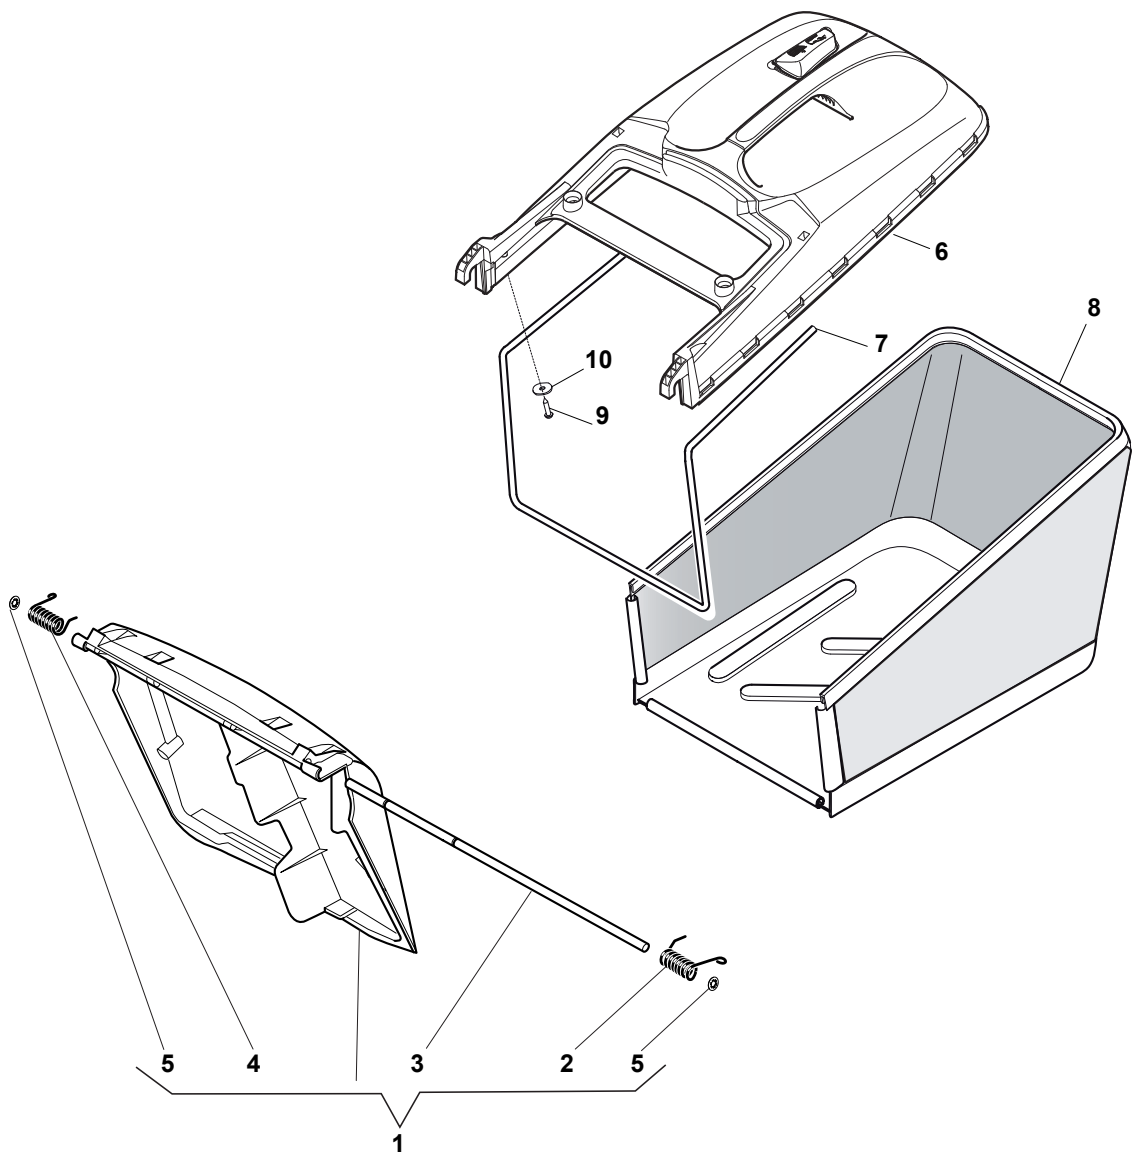

NTL 484 TR/E 4S - TRQ/E 4S

WBH Petrol Steel Grass-Catcher

Issue 9 - 2015

Fig.	Quantity	Part No	Description	Notes
1	1	381008081/2	Stone Guard, Black	Black
1	1	381008098/1	Stone Guard, White	White
1	1	381008082/2	Stone Guard, Yellow	Yellow
2	1	122450466/0	Left Spring	
3	1	122517882/0	Pin	
4	1	122450465/0	Right Spring	
5	2	112604899/0	Crown Fastener	
6	1	381486008/0	Grass-Box, Upper Part	Black
6	1	381486030/0	Grass-Box, Upper Part	Grey
6	1	381486012/0	Grass-Box, Upper Part	Yellow
7	1	122608525/1	Stiffening Lower	
8	1	181002211/0	Box, Fabric	
9	2	112728680/0	Screw	
10	2	112523050/0	Washer