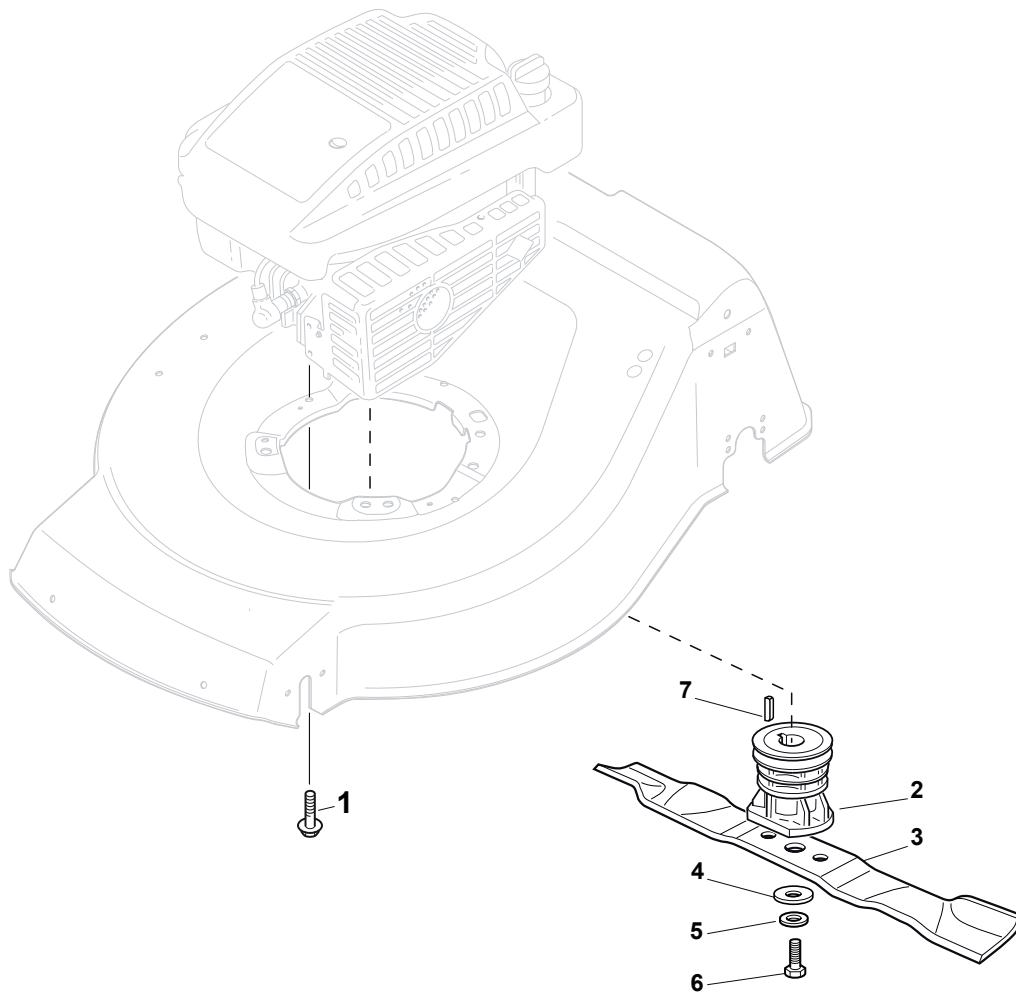

NTL 484 TR/E 4S - TRQ/E 4S

WBH Petrol Steel Blade - for Delta Grasscatcher

Issue 9 - 2015

Fig.	Quantity	Part No	Description	Notes
1	3	112735108/1	Screw	
2	1	122465607/3	Hub With Pulley, Crankshaft Ø 22.2	for B&S and GGP Engines
2	1	122465608/2	Hub With Pulley, Crankshaft Ø 25	for HONDA Engines
3	1	181004397/0	Blade Winged	
4	1	122160400/0	Elastic Disc	
5	1	112523080/0	Washer	
6	1	112735698/0	Screw	
7	1	112139100/0	Feather, Crankshaft Ø 22,2	for B&S and GGP Engines
7	1	112139150/0	Feather, Crankshaft Ø 25	for HONDA Engines