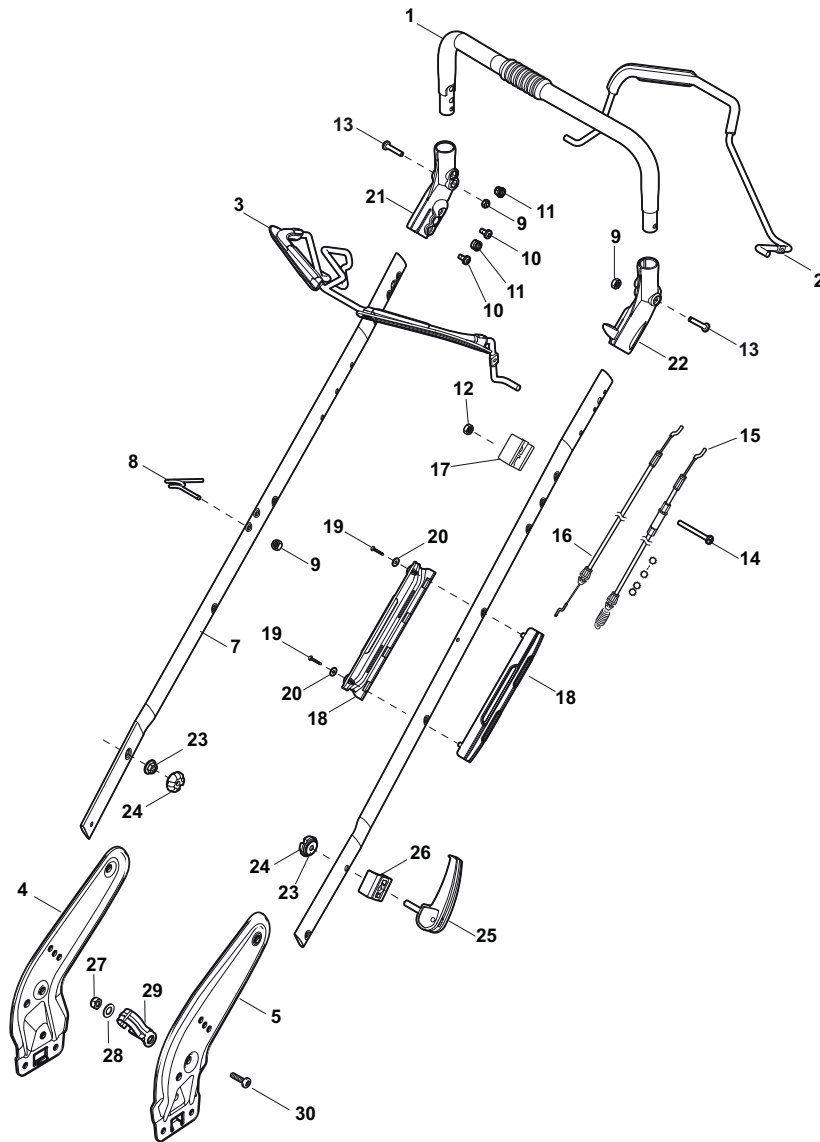

# NTL 484 TR/E 4S - TRQ/E 4S

WBH Petrol Steel Ejection-Guard

Issue 9 - 2015

Fig.	Quantity	Part No	Description	Notes
1	1	322108295/1	Side Ejection Conveyor	
2	1	322600313/0	Ejection Guard	
3	2	112727803/0	Screw	
4	1	322806639/0	Fulcrum Pin	
5	2	112154510/0	Nut	
6	2	118203853/0	Screw	
7	1	122450456/0	Spring	
8	1	122517869/1	Pin	
9	2	112604896/0	Crown Fastener	

Fig.	Quantity	Part No	Description	Notes
1	1	381007043/0	Handle Lower Part	
2	1	381005133/0	Right Bracket	
3	1	381005135/0	Left Bracket	
4	1	112819120/0	Screw	
5	4	122680006/1	Washer	
6	4	322399804/1	Nut	
7	4	112293200/0	Nut	
10	4	112760605/0	Screw	
11	1	125038002/1	Bushing	
12	2	112155000/0	Nut	
13	2	322192156/0	Clip	
14	1	112523040/0	Washer	
15	1	112154510/0	Nut	
16	1	112369500/0	Elastic Washer	

Fig.	Quantity	Part No	Description	Notes
1	1	381006670/2	Handle Tube	
2	1	381003349/0	Lever, Driving	
3	1	381003472/0	Lever, Engine Brake	Black
3	1	381003344/0	Lever, Engine Brake	Red
4	1	381005149/0	Right Bracket	Black
4	1	381005185/0	Right Bracket	Stiga Grey
5	1	381005151/0	Left Bracket	Black
5	1	381005187/0	Left Bracket	Stiga Grey
7	2	381006773/1	Handle Black	
7	2	381006774/1	Handle Grey	
8	1	122430309/0	Spring	
9	2	112154330/0	Nut	
10	4	112735662/1	Screw	
11	4	322041967/1	Bushing	
12	3	112154510/0	Nut	
13	2	112728721/0	Screw	
14	1	112727786/0	Screw	
15	1	381030093/1	Cable Rear Drive	
16	1	181030073/0	Cable, Thread Engine Brake	
17	1	181005516/0	Throttle Cable	for B&S Engine
17	1	181005514/0	Throttle Cable	for Honda and GGP Engine
17	1	181005515/0	Throttle Cable	for Honda Autochoke Engine
18	1	322806644/0	Protection	
19	2	112727812/0	Screw	
20	2	112523000/1	Washer	
21	1	322488301/0	Joint Sleeve Grey Right	
22	1	322488303/0	Joining Sleeve Grey Left	
23	2	112154220/0	Nut	
24	2	322399835/0	Knob	
25	2	381003253/0	Handle	
26	2	322680017/0	Washer	
27	1	112155000/0	Nut	
28	1	125038002/1	Bushing	
29	1	322192156/0	Clip	
30	1	112760605/0	Screw	