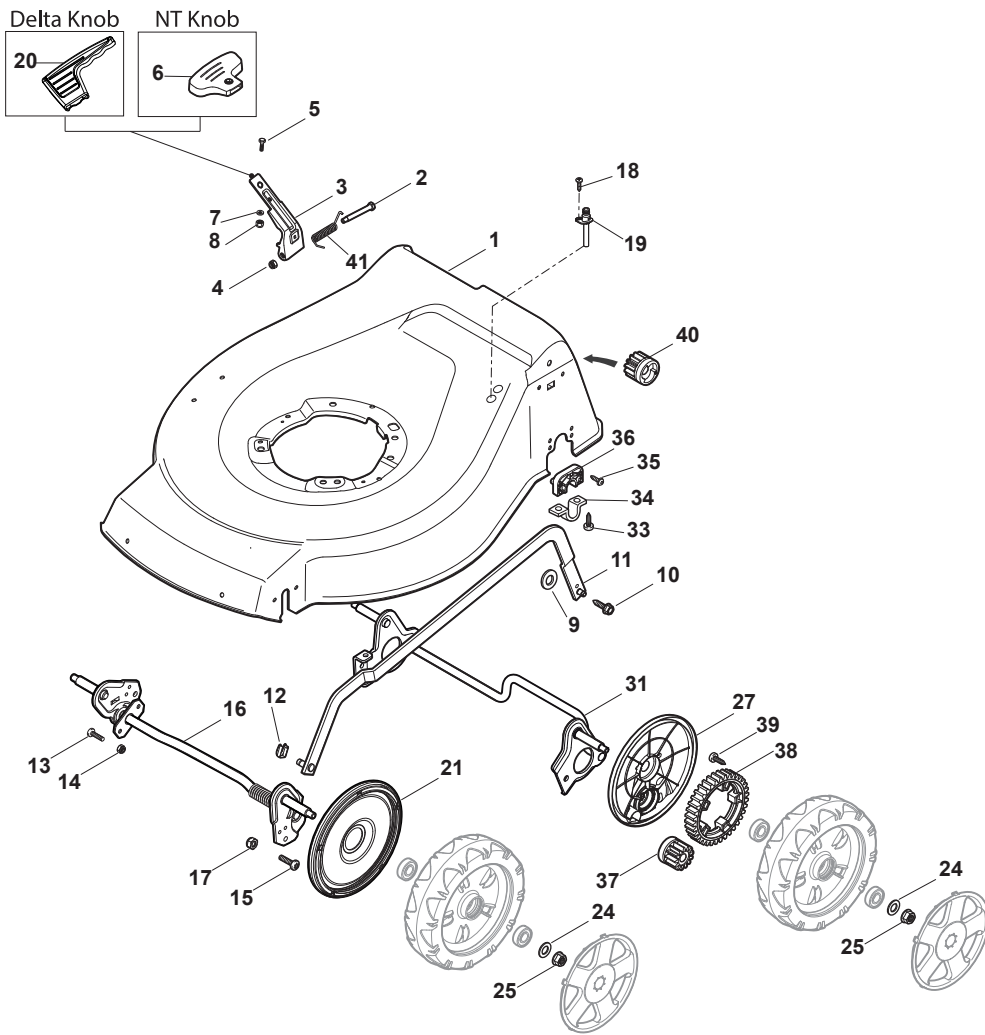

THIS INFORMATION IS NOT INTENDED FOR SALE OR RESALE, AND THIS NOTICE MUST REMAIN ON ALL COPIES.

Fig.	Quantity	Part No	Description	Notes
20	1	322394522/0	Knob	Delta Knob
1	1	381004536/0	Red Deck	
1	1	381004538/0	Red Deck	Side Discharge
1	1	381004562/0	Yellow Deck	
1	1	381004731/0	Grey Deck	Side Discharge
1	1	381004741/0	Grey Deck	
2	1	122534131/0	Pin	
3	1	322322851/0	Lever, Height Adjustment	
4	1	112154510/0	Nut	
5	1	112788512/0	Screw	
6	1	322394503/0	Knob	NT Knob
7	1	112521310/0	Washer	
8	1	112150000/0	Nut	
9	1	112369500/0	Elastic Washer	
10	1	122943013/0	Screw	
11	1	381002029/0	Rod, Height Adjustment	
12	1	112436051/0	Plate	
13	3	112727803/0	Screw	
14	3	112154510/0	Nut	
15	1	112727801/0	Screw	
16	1	381002883/1	Front Wheel Axle	
17	1	112154510/0	Nut	
18	1	112728450/0	Screw	
19	1	322034002/0	Washing Connection	
21	2	322600145/0	Protection, Wheel	
24	4	112521350/0	Washer	
25	4	112155000/0	Nut	
27	2	322600207/0	Protection, Wheel	
31	1	381302827/0	Rear Wheel Axle	
33	4	112728697/0	Screw	
34	2	322545152/0	Plate	
35	4	112728697/0	Screw	
36	2	322785304/1	Support	
37	1	122570120/1	Pinion Left	
38	2	322120114/0	Wheels Crown	
39	6	112728706/0	Screw	
40	1	122570110/1	Pinion Right	
41	1	122446192/0	Spring	

# NTL 484 TR/E 4S - TRQ/E 4S

WBH Petrol Steel Ejection-Guard

Issue 9 - 2015

Fig.	Quantity	Part No	Description	Notes
1	1	322108295/1	Side Ejection Conveyor	
2	1	322600313/0	Ejection Guard	
3	2	112727803/0	Screw	
4	1	322806639/0	Fulcrum Pin	
5	2	112154510/0	Nut	
6	2	118203853/0	Screw	
7	1	122450456/0	Spring	
8	1	122517869/1	Pin	
9	2	112604896/0	Crown Fastener	