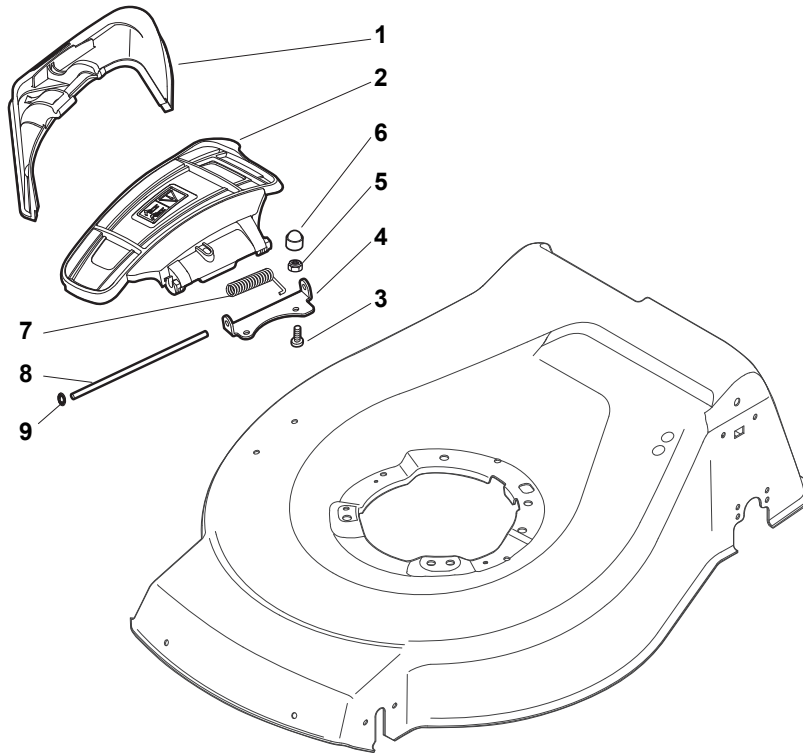

THIS INFORMATION IS NOT INTENDED FOR SALE OR RESALE, AND THIS NOTICE MUST REMAIN ON ALL COPIES.

Fig.	Quantity	Part No	Description	Notes
20	1	322394522/0	Knob	Delta Knob
1	1	381004536/0	Red Deck	
1	1	381004538/0	Red Deck	Side Discharge
1	1	381004562/0	Yellow Deck	
1	1	381004731/0	Grey Deck	Side Discharge
1	1	381004741/0	Grey Deck	
2	1	122534131/0	Pin	
3	1	322322851/0	Lever, Height Adjustment	
4	1	112154510/0	Nut	
5	1	112788512/0	Screw	
6	1	322394503/0	Knob	NT Knob
7	1	112521310/0	Washer	
8	1	112150000/0	Nut	
9	1	112369500/0	Elastic Washer	
10	1	122943013/0	Screw	
11	1	381002029/0	Rod, Height Adjustment	
12	1	112436051/0	Plate	
13	3	112727803/0	Screw	
14	3	112154510/0	Nut	
15	1	112727801/0	Screw	
16	1	381002883/1	Front Wheel Axle	
17	1	112154510/0	Nut	
18	1	112728450/0	Screw	
19	1	322034002/0	Washing Connection	
21	2	322600145/0	Protection, Wheel	
24	4	112521350/0	Washer	
25	4	112155000/0	Nut	
27	2	322600207/0	Protection, Wheel	
31	1	381302827/0	Rear Wheel Axle	
33	4	112728697/0	Screw	
34	2	322545152/0	Plate	
35	4	112728697/0	Screw	
36	2	322785304/1	Support	
37	1	122570120/1	Pinion Left	
38	2	322120114/0	Wheels Crown	
39	6	112728706/0	Screw	
40	1	122570110/1	Pinion Right	
41	1	122446192/0	Spring	

# NTL 484 TR/E 4S - TRQ/E 4S

WBH Petrol Steel Ejection-Guard

Issue 9 - 2015

Fig.	Quantity	Part No	Description	Notes
1	1	322108295/1	Side Ejection Conveyor	
2	1	322600313/0	Ejection Guard	
3	2	112727803/0	Screw	
4	1	322806639/0	Fulcrum Pin	
5	2	112154510/0	Nut	
6	2	118203853/0	Screw	
7	1	122450456/0	Spring	
8	1	122517869/1	Pin	
9	2	112604896/0	Crown Fastener	