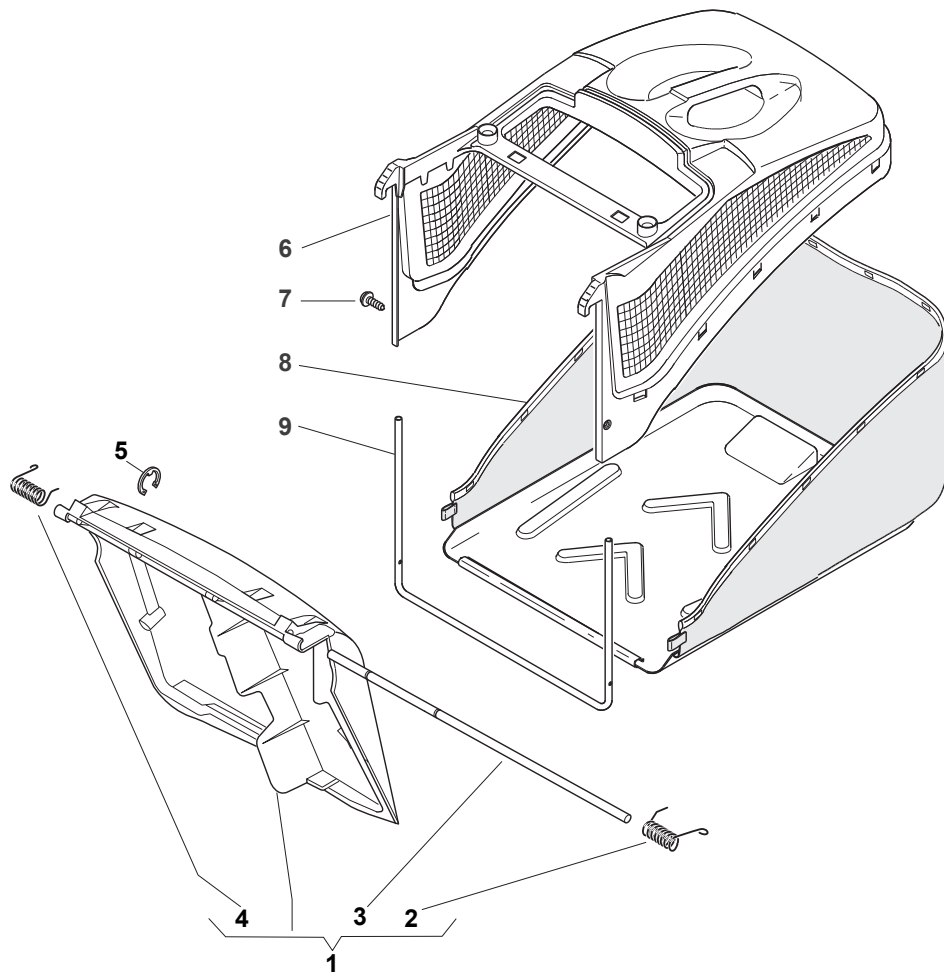

NTL 484 TR/E 4S - TRQ/E 4S

WBH Petrol Steel Grass-Catcher

Issue 9 - 2015

Fig.	Quantity	Part No	Description	Notes
1	1	381008021/2	Stone Guard	Black
2	1	122450420/1	Left Protection Spring	
3	1	122517906/1	Fulcrum Pin	
4	1	122450410/1	Right Spring	
5	1	112000930/0	Benzing Ring	
6	1	122486093/0	Box, Upper Side	
7	2	112728445/0	Screw	
8	1	181002195/0	Box, Fabric	
9	1	122608523/0	Stiffening