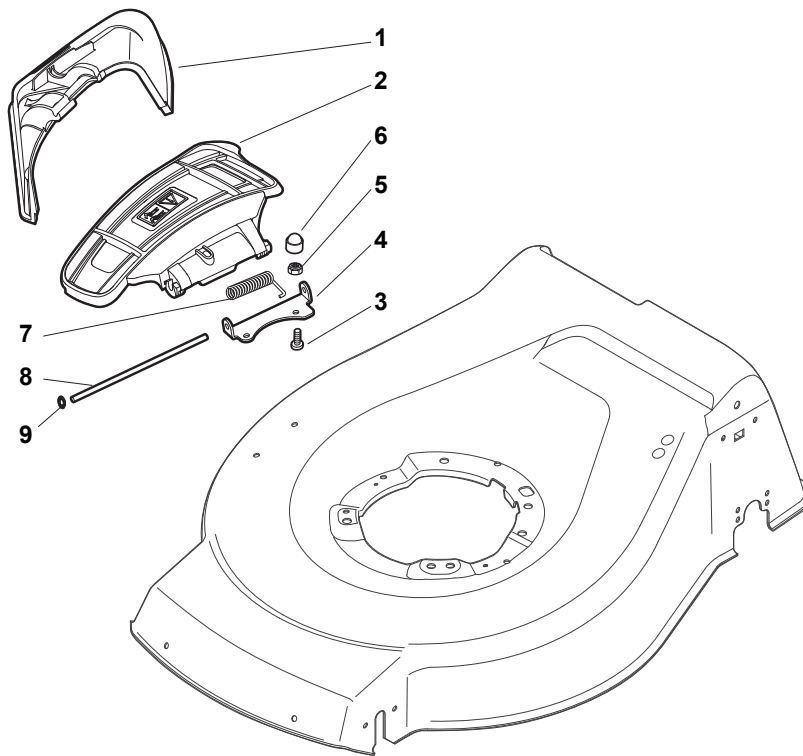

CARTER STANDARD (No Mulching)

CARTER MULCHING (No Mulching)

KIT MULCHING

Fig.	Quantity	Part No	Description	Notes
1	1	322291150/0	Rubber Insert	
2	1	122060192/0	Belt Protection	
3	1	112728530/0	Screw	
4	3	112728530/0	Screw	
5	1	322060198/1	Belt Protection	Not for BBC models
6	1	322140223/0	Deflector	
7	1	322500102/0	Front Combi	
8	2	112523000/1	Washer	
9	2	112728124/0	Screw	