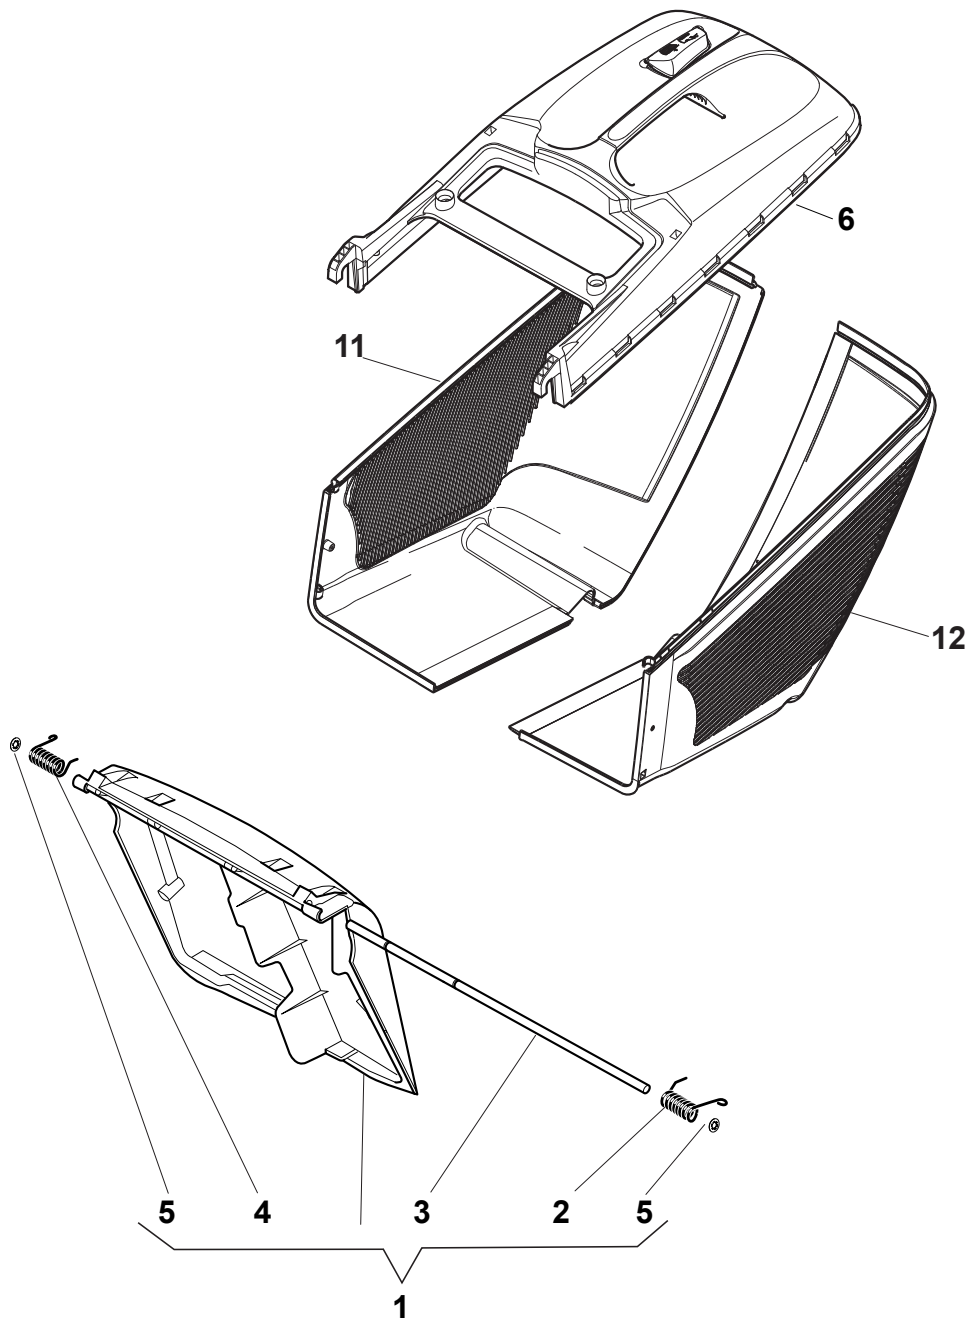

Fig.	Quantity	Part No	Description	Notes
1	1	381008081/2	Stone Guard, Black	Black
1	1	381008098/1	Stone Guard, White	White
1	1	381008082/2	Stone Guard, Yellow	Yellow
2	1	122450466/0	Left Spring	
3	1	122517882/0	Pin	
4	1	122450465/0	Right Spring	
5	2	112604899/0	Crown Fastener	
6	1	381486008/0	Grass-Box, Upper Part	Black
6	1	381486030/0	Grass-Box, Upper Part	Grey
6	1	381486012/0	Grass-Box, Upper Part	Yellow
11	1	322486150/1	Grass-Box, Right Lower Part	
12	1	322486151/1	Grass-Box, Left Lower Part