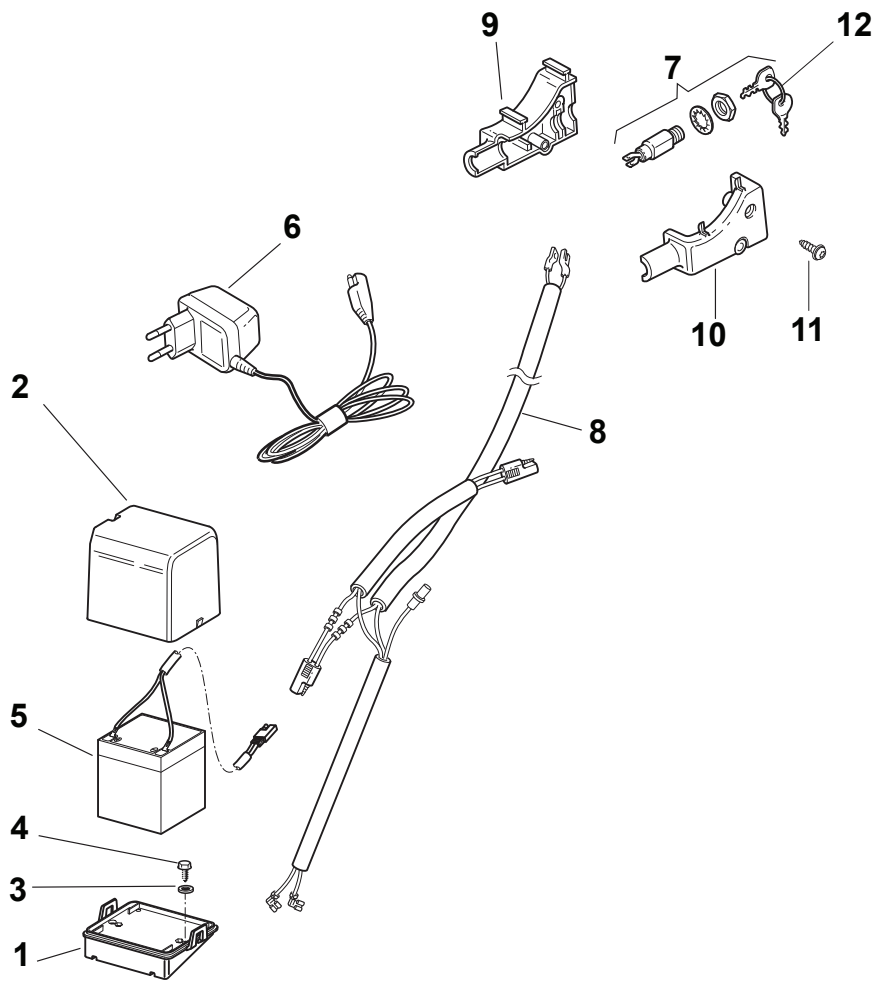

Fig.	Quantity	Part No	Description	Notes
1	1	381006840/0	Handle, Upper Part	for Delta Dashboard - Fix RPM - Throttle
1	1	381007520/0	Handle, Upper Part	for TD-CA Dashboard
2	1	122430313/0	Guide Spring	
3	1	112521330/0	Washer	
4	1	112154510/0	Nut	
5	1	118390020/0	Conduit Clip Caproeuope	
6	1	181030053/0	Cable, Thread Engine Brake	GGP Engine / B&S 450-500-550-575-625-675-750 Series
6	1	181030054/0	Cable, Thread Engine Brake	SV40 / RV 40 / V35 Engine
6	1	181030056/0	Cable, Thread Engine Brake	B&S 450-500-550-575 Series
6	1	181030070/0	Cable, Thread Engine Brake	Honda Engine
9	1	181003363/1	Lever, Engine Brake Black	
10	1	381030092/1	Cable Rear Drive	
12	1	181003364/0	Drive Control Lever	
13	1	122291050/0	Handgrip Black	

Fig.	Quantity	Part No	Description	Notes
1	1	181005503/1	Throttle Cable	for HONDA AC Engines
1	1	181005504/1	Throttle Cable	for SV40/RV40/V35 Engines
1	1	181005525/0	Throttle Cable	for B&S 500-550-575 Series
1	1	181005537/0	Throttle Cable	for GGP RS/RSC/RSCT Engines
1	1	181005501/1	Throttle Cable	for GGP and HONDA Engines
2	1	112735103/0	Screw	
3	1	112523040/0	Washer	