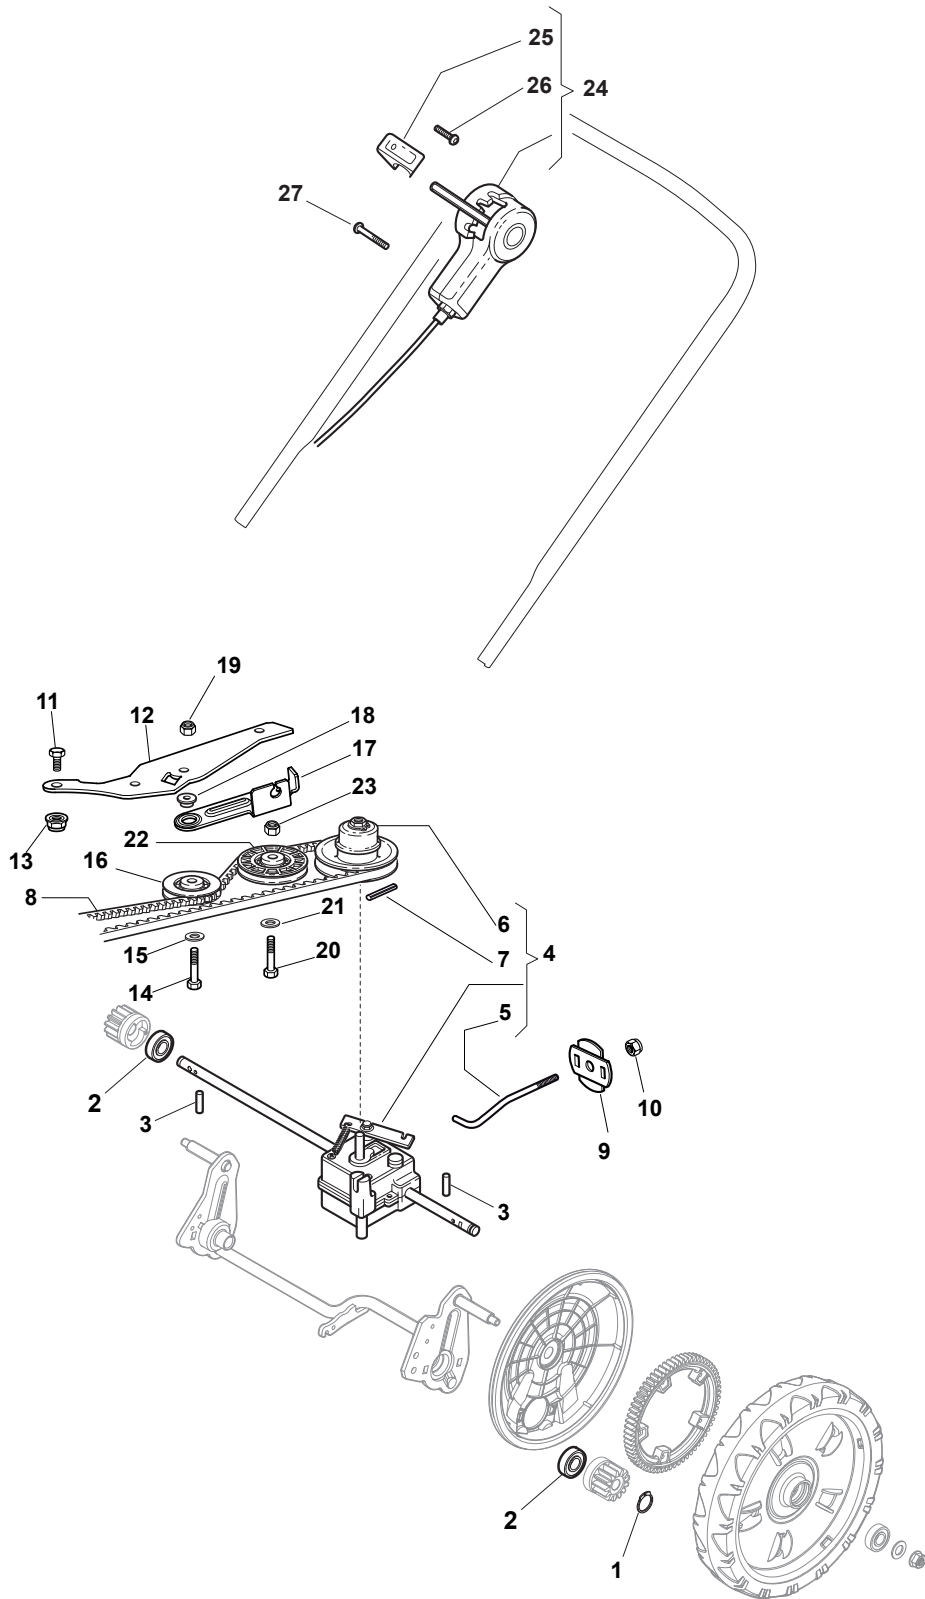

Fig.	Quantity	Part No	Description	Notes
1	1	381006840/0	Handle, Upper Part	for Delta Dashboard - Fix RPM - Throttle
1	1	381007520/0	Handle, Upper Part	for TD-CA Dashboard
2	1	122430313/0	Guide Spring	
3	1	112521330/0	Washer	
4	1	112154510/0	Nut	
5	1	118390020/0	Conduit Clip Caproeuope	
6	1	181030053/0	Cable, Thread Engine Brake	GGP Engine / B&S 450-500-550-575-625-675-750 Series
6	1	181030054/0	Cable, Thread Engine Brake	SV40 / RV 40 / V35 Engine
6	1	181030056/0	Cable, Thread Engine Brake	B&S 450-500-550-575 Series
6	1	181030070/0	Cable, Thread Engine Brake	Honda Engine
9	1	181003363/1	Lever, Engine Brake Black	
10	1	381030092/1	Cable Rear Drive	
12	1	181003364/0	Drive Control Lever	
13	1	122291050/0	Handgrip Black	

Fig.	Quantity	Part No	Description	Notes
1	1	181005503/1	Throttle Cable	for HONDA AC Engines
1	1	181005504/1	Throttle Cable	for SV40/RV40/V35 Engines
1	1	181005525/0	Throttle Cable	for B&S 500-550-575 Series
1	1	181005537/0	Throttle Cable	for GGP RS/RSC/RSCT Engines
1	1	181005501/1	Throttle Cable	for GGP and HONDA Engines
2	1	112735103/0	Screw	
3	1	112523040/0	Washer	

# NTL 484 TR/E 4S - TRQ/E 4S

WBH Petrol Steel Transmission

Issue 9 - 2015

Fig.	Quantity	Part No	Description	Notes
1	2	112608600/0	Seeger	
2	2	119216035/0	Bearing	
3	2	122753000/0	Pin	
4	1	181003096/3	Gear Box	
5	1	122033285/0	Adjustment Rod	
6	1	122601932/0	Pulley	
7	1	112645700/0	Elastic Pin	
8	1	135064005/0	Belt	
9	1	322675113/0	Washer	
10	1	112154510/0	Nut	
11	1	112791011/0	Screw	
12	1	322806625/1	Support	
13	1	112292102/0	Nut	
14	1	112689500/0	Screw	
15	1	112523050/0	Washer	
16	1	122601915/0	Pulley	
17	1	322806623/0	Pulley Support	
18	1	122671656/0	Washer	
19	1	112154510/0	Nut	
20	1	112674700/0	Screw	
21	1	112523050/0	Washer	
22	1	122601914/0	Pulley	
23	1	112154510/0	Nut	
24	1	381007109/0	Speed Control Ass.Y	
25	1	322399809/0	Knob	
26	1	112728300/0	Screw	
27	2	112728702/0	Screw	