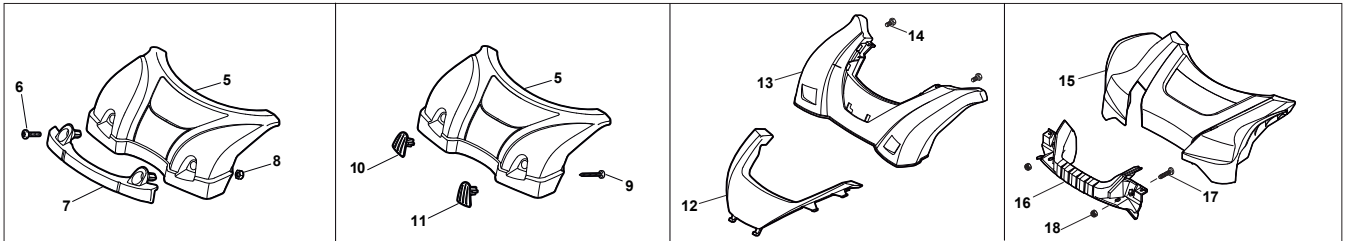

# NTL 484 TR/E 4S - TRQ/E 4S

WBH Petrol Steel Ejection-Guard

Issue 9 - 2015

Fig.	Quantity	Part No	Description	Notes
1	1	322108295/1	Side Ejection Conveyor	
2	1	322600313/0	Ejection Guard	
3	2	112727803/0	Screw	
4	1	322806639/0	Fulcrum Pin	
5	2	112154510/0	Nut	
6	2	118203853/0	Screw	
7	1	122450456/0	Spring	
8	1	122517869/1	Pin	
9	2	112604896/0	Crown Fastener	