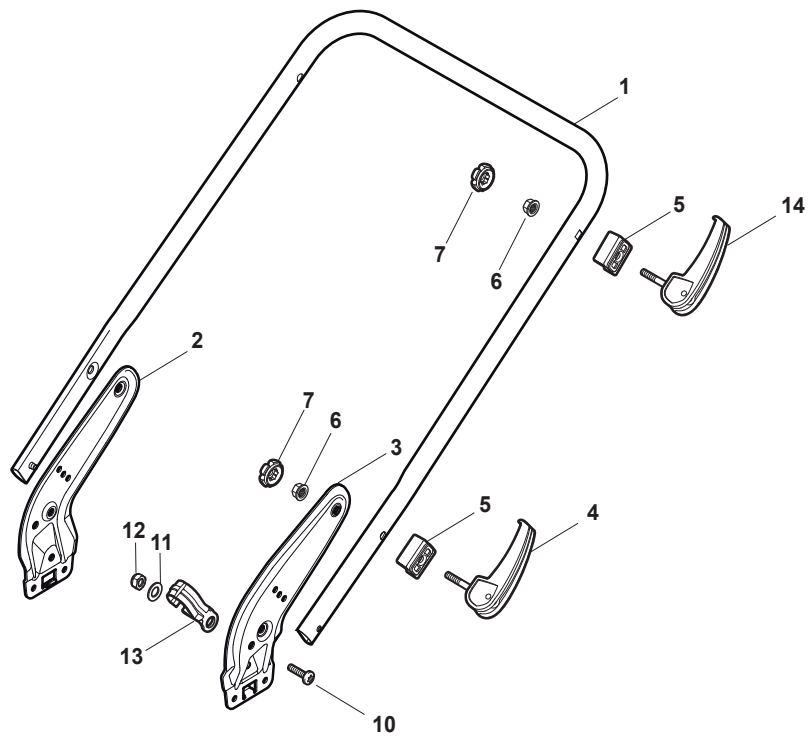

# NTL 484 TR/E 4S - TRQ/E 4S

WBH Petrol Steel Ejection-Guard

Issue 9 - 2015

Fig.	Quantity	Part No	Description	Notes
1	1	322108295/1	Side Ejection Conveyor	
2	1	322600313/0	Ejection Guard	
3	2	112727803/0	Screw	
4	1	322806639/0	Fulcrum Pin	
5	2	112154510/0	Nut	
6	2	118203853/0	Screw	
7	1	122450456/0	Spring	
8	1	122517869/1	Pin	
9	2	112604896/0	Crown Fastener	

Fig.	Quantity	Part No	Description	Notes
1	1	322500102/0	Front Combi	
2	2	112523000/1	Washer	
3	2	112728124/0	Screw	
5	1	322226143/0	Mask, Red	
5	1	322226144/0	Mask, Yellow	with Stiga Logo
5	1	322226151/0	Mask, Black	with Stiga Logo
5	1	322226153/0	Mask, Black	
5	1	322226155/0	Mask, Yellow	
6	2	112727799/0	Screw	
7	1	322393638/0	Handlegrip Black	
7	1	322393639/0	Handle, Grey	
7	1	322393640/0	Handle, Yellow	
8	2	112154510/0	Nut	
9	2	112728697/0	Screw	
10	1	322820082/0	Cap	
11	1	322820083/0	Cap	
12	1	322226167/0	Front Plate	
13	1	322226165/0	Mask, Black	
14	2	112728300/0	Screw	
15	1	322226157/0	Mask, Black	
16	1	322393642/0	Bumper Handle	
17	2	112727799/0	Screw	
18	2	112154510/0	Nut	

Fig.	Quantity	Part No	Description	Notes
1	1	381006719/0	Handle Lower Part	Black
1	1	381006720/0	Handle Lower Part	Grey
1	1	381007539/0	Handle, Lower Part Yellow	Yellow
2	1	381005149/0	Right Bracket	Black
2	1	381005185/0	Right Bracket	Stiga Grey
3	1	381005151/0	Left Bracket	Black
3	1	381005187/0	Left Bracket	Stiga Grey
4	4	381003253/0	Handle	
5	4	322680016/0	Washer	
6	4	122131750/0	Nut	
7	4	322399835/0	Knob	
10	2	112760605/0	Screw	
11	2	125038002/1	Bushing	
12	2	112155000/0	Nut	
13	1	322192156/0	Clip	
14	2	381103350/0	Handle	