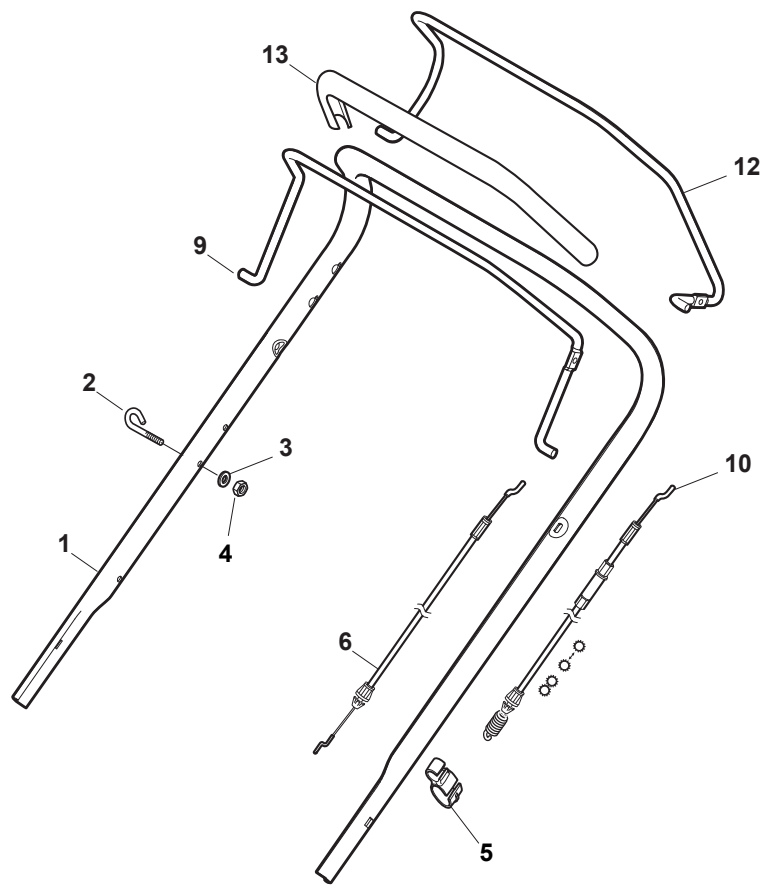

# NTL 484 TR/E 4S - TRQ/E 4S

WBH Petrol Steel Handle, Upper Part

Issue 9 - 2015

Fig.	Quantity	Part No	Description	Notes
4	1	381030055/0	Cable Rear Drive	
1	1	381006803/0	Handle, Upper Part	Black
1	1	381006805/0	Upper Handle Grey	Grey
2	1	112727787/0	Screw	
3	1	322551640/0	Plate	
5	1	181030056/0	Cable, Thread Engine Brake	Honda / B&S / GGP Engine
5	1	181030057/0	Cable, Thread Engine Brake	SV40 / RV 40 / V35 Engine
6	1	112154510/0	Nut	
7	1	112154510/0	Nut	
8	1	112521330/0	Washer	
9	1	122430313/0	Guide Spring	
10	1	381003330/0	Lever, Engine Brake	
11	1	381003297/1	Driving Lever	
12	1	112000930/0	Benzing Ring	

Fig.	Quantity	Part No	Description	Notes
1	1	381006838/0	Handle, Upper Part Black	for Delta Dashboard - Fix RPM - Throttle
1	1	381007522/0	Handle, Upper Part Black	for TD-CA Dashboard
1	1	381007525/0	Handle, Upper Part Grey	for TD-CA Dashboard
1	1	381007540/0	Handle, Upper Part Yellow	for Delta Dashboard - Fix RPM - Throttle
2	1	122430313/0	Guide Spring	
3	1	112521330/0	Washer	
4	1	112154510/0	Nut	
5	1	118390020/0	Conduit Clip Caproeurope	
6	1	181030053/0	Cable, Thread Engine Brake	GGP Engine / B&S 450-500-550-575-625-675-750 Series
6	1	181030054/0	Cable, Thread Engine Brake	SV40 / RV 40 / V35 Engine
6	1	181030056/0	Cable, Thread Engine Brake	B&S 450-500-550-575-625E Series
6	1	181030070/0	Cable, Thread Engine Brake	Honda Engine
7	1	322545204/0	Fulcrum Pin	
8	1	122041966/0	Bushing	
9	1	181003300/1	Lever, Engine Brake Black	
10	1	381030092/1	Cable Rear Drive	
11	1	122041966/0	Bushing	
12	1	181003301/0	Drive Control Lever	
13	1	122291050/0	Handgrip Black	